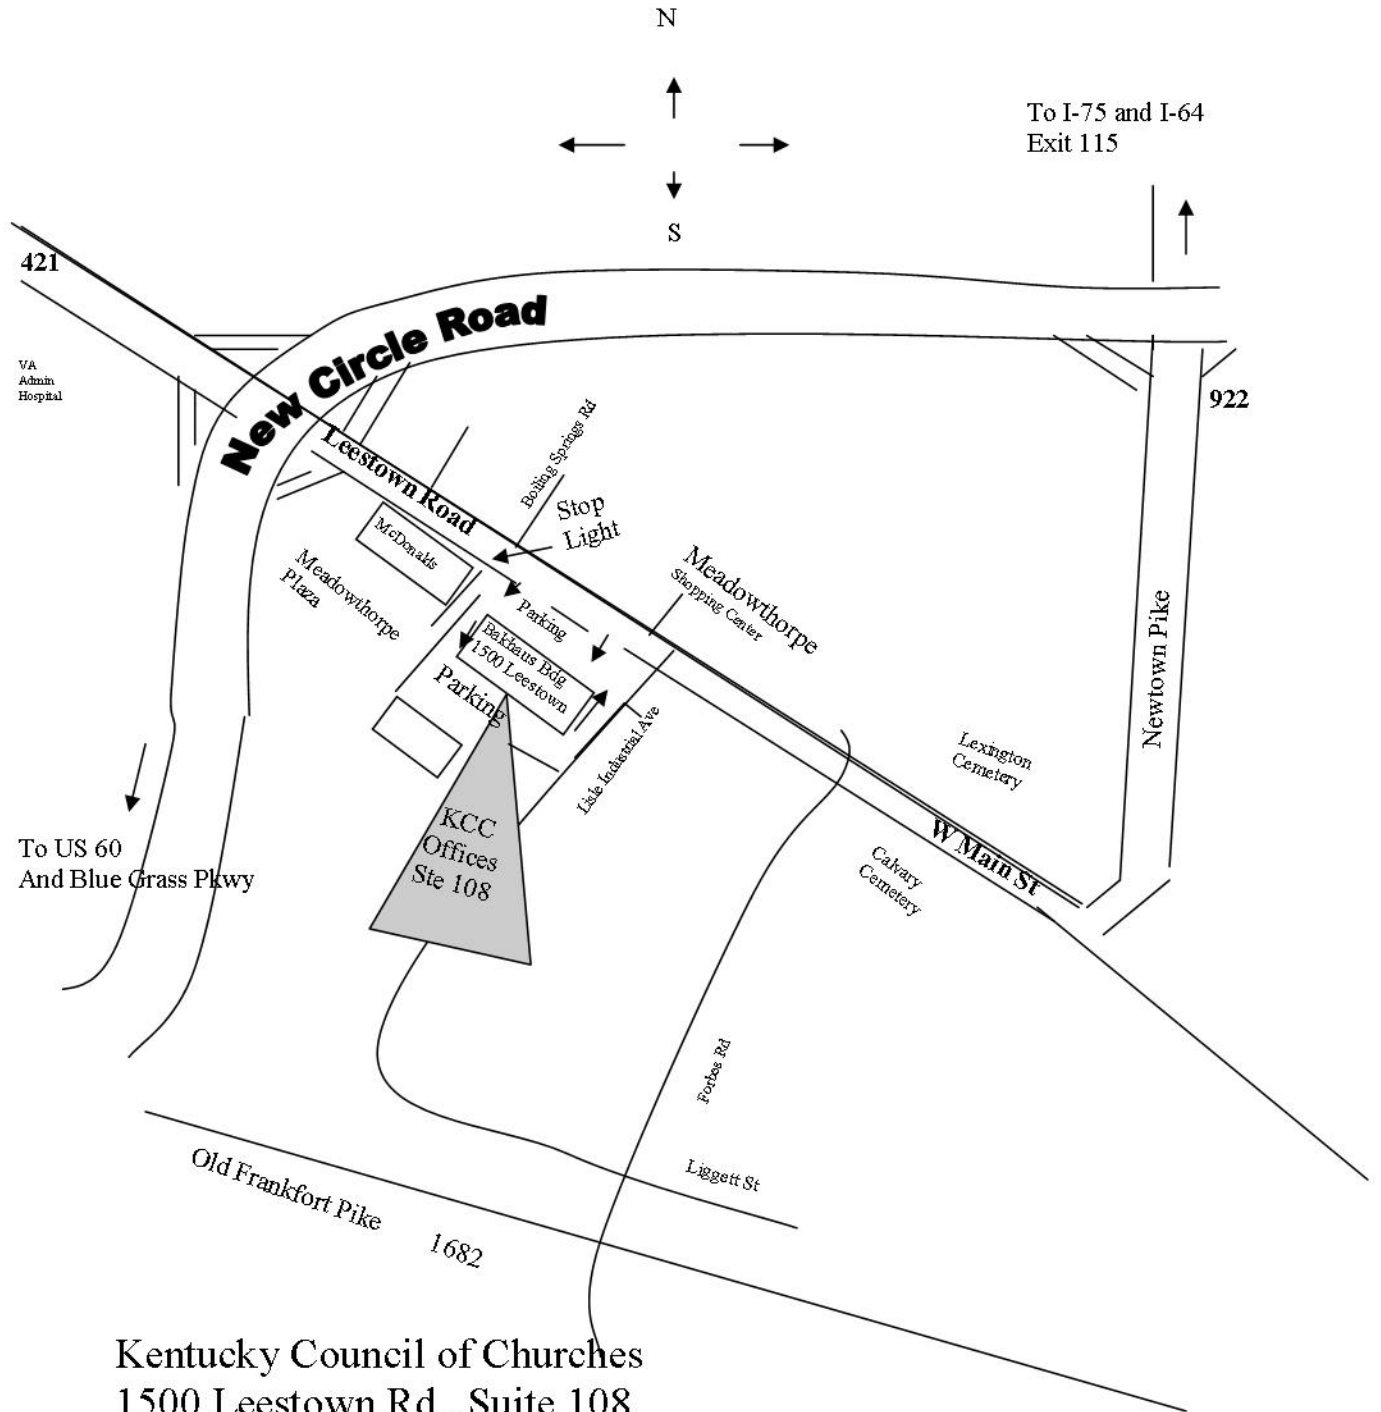

Map not shown to scale

Kentucky Council of Churches
1500 Leestown Rd., Suite 108
Lexington, KY 40511